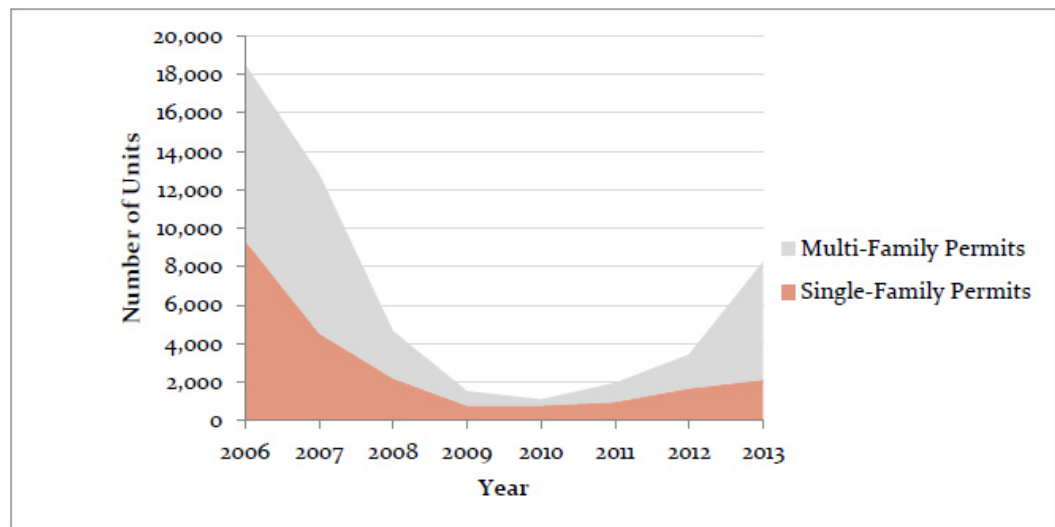

- Jobs and the Unemployment Rate**
 The unemployment rate among young adults 25-34 is increasing because the 55-64 population is working longer. (Figure 12)
- Building Permits**
 Building permits are up from 2010 low levels. However, Fulton is only half way back to 2006 levels. (see Figure 11)
- Job Growth**
 This year will produce “a slightly stronger employment rate at 2.7% - resulting in 60,800 new jobs.”

FIGURE 12 PERCENTAGE OF JOBS HELD BY AGE GROUPS.

FIGURE 11 FULTON COUNTY RESIDENTIAL CONSTRUCTION PERMITS BY NUMBER OF UNITS, 2006 TO 2013

A Mighty Moment on Community Day

PICTURED AT RIGHT: Commissioner Darnell shares a moment with Ladisa Onyiliogwua and her son during Community Day festivities, May 9, at the Harriett G. Darnell Senior Multipurpose Facility. On Community Day, children, grandchildren and neighbors come together for a festival of fun, food and fellowship. The staff and volunteers also conduct tours of the facility and disseminate information regarding the variety of programs and services offered to help senior adults stay healthy in mind, body and spirit.