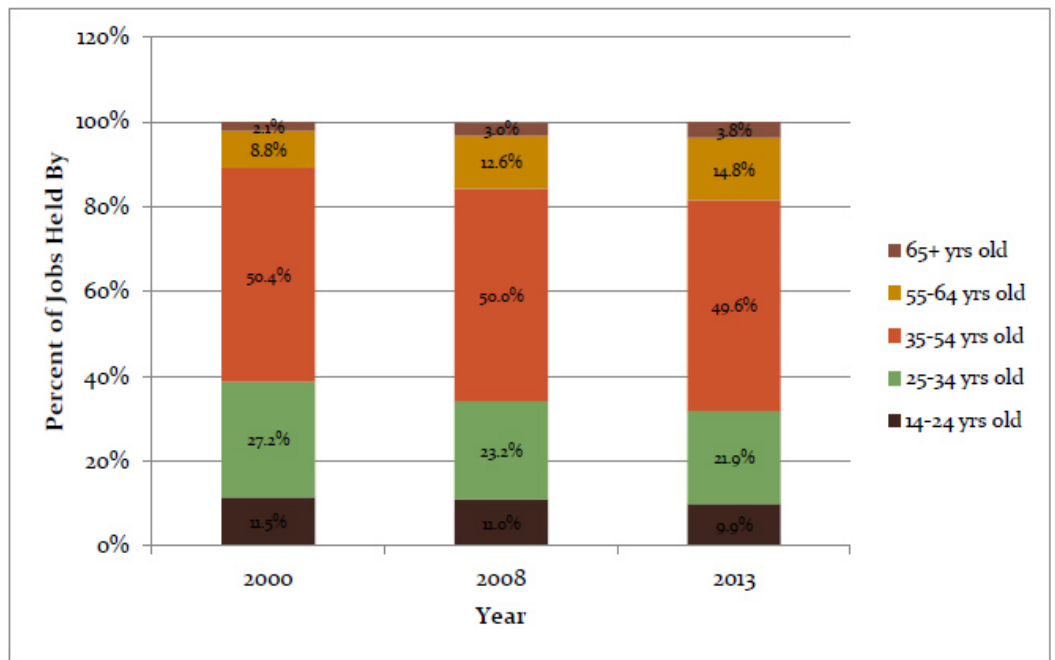

- Jobs and the Unemployment Rate**
 The unemployment rate among young adults 25-34 is increasing because the 55-64 population is working longer. (Figure 12)
- Building Permits**
 Building permits are up from 2010 low levels. However, Fulton is only half way back to 2006 levels. (see Figure 11)
- Job Growth**
 This year will produce “a slightly stronger employment rate at 2.7% - resulting in 60,800 new jobs.”

FIGURE 12 PERCENTAGE OF JOBS HELD BY AGE GROUPS.

FIGURE 11 FULTON COUNTY RESIDENTIAL CONSTRUCTION PERMITS BY NUMBER OF UNITS, 2006 TO 2013

A Mighty Moment on Community Day

PICTURED AT RIGHT: Commissioner Darnell shares a moment with Ladisa Onyiliogwua and her son during Community Day festivities, May 9, at the Harriett G. Darnell Senior Multipurpose Facility. On Community Day, children, grandchildren and neighbors come together for a festival of fun, food and fellowship. The staff and volunteers also conduct tours of the facility and disseminate information regarding the variety of programs and services offered to help senior adults stay healthy in mind, body and spirit.