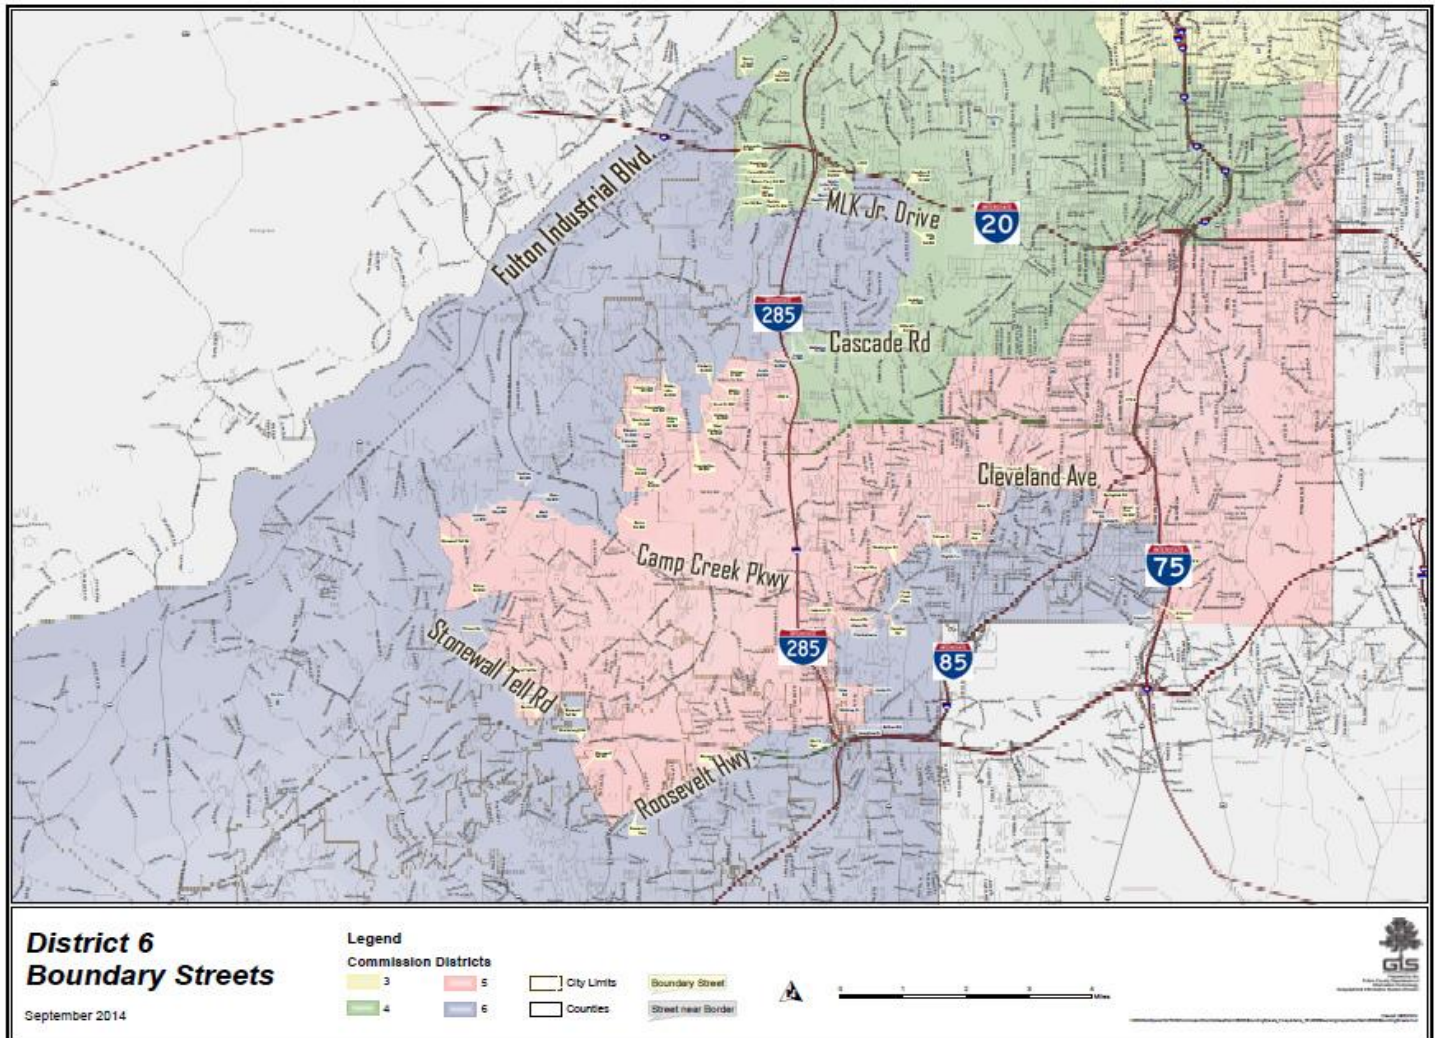

Email: emma.darnell.fultoncountyga.gov
Web: www.EmmaDarnell.com
Facebook: [Commissioner Emma I. Darnell](https://www.facebook.com/CommissionerEmmaI.Darnell)
Twitter: [@commdarnell](https://twitter.com/commdarnell)

Office of Commissioner Emma I. Darnell
Fulton County Government Center Office
141 Pryor Street, SW, Suite 10023
Atlanta, GA 30303 (404) 612-8222

District Office
Fulton County Government Service Center
5440 Fulton Industrial Blvd., Atlanta, GA 30336
(404) 612-8222